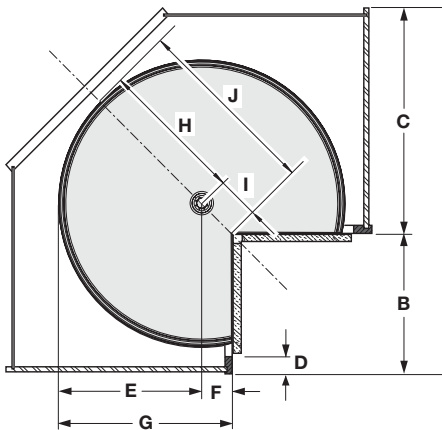

Lazy Susans

- Tested to 100,000 cycles
 - Made in USA
 - Telescopic post adjusts without tools
 - Anti-slip ribs for sliding resistance
 - Trays are safely secured with a steel pin through the post
 - Rigid double wall tray construction guarantees a heavy weight carrying capacity
 - Top and bottom tray height adjustment
 - Single bump stop
 - Inside tray rim height of 28 mm (1 1/8")
- Weight capacity per tray: 18" – 28 lbs.
 24" – 50 lbs.
 28" – 70 lbs.

Pie-Cut Lazy Susan

- Door height adjustment (± 5 mm) without tools
- For revolving door applications
- Post fits inside cabinet heights 660 – 813 mm (26" – 32")

Material: Polypropylene; Color: white; Post: Steel; Finish: chrome

Ø	Item No.	Enviro Pack	Packing
457 (18")	542.94.751	542.94.771	50 sets
610 (24")	542.94.752	542.94.772	20 sets
711 (28")	542.94.754	542.94.774	16 sets

Supplied With
 2 Trays
 Post

Trays attached to revolving door

A	B	C	D (max.)		E	F	G	H	I	J
838 (33")	209 (9")	610 (24")	44 (1 3/4")	457 (18")	230 (9 1/16")	35 (1 3/8")	265 (10 7/16")	230 (9 1/16")	49 (1 15/16")	279 (11")
914 (36")	305 (12")	610 (24")	44 (1 3/4")	610 (24")	300 (11 13/16")	40 (1 5/8")	341 (13 7/16")	300 (11 13/16")	59 (2 5/16")	359 (14 1/8")
914 (36")	305 (12")	610 (24")	44 (1 3/4")	711 (28")	351 (13 13/16")	91 (3 9/16")	442 (17 3/8")	351 (13 13/16")	128 (5 1/16")	480 (18 7/8")